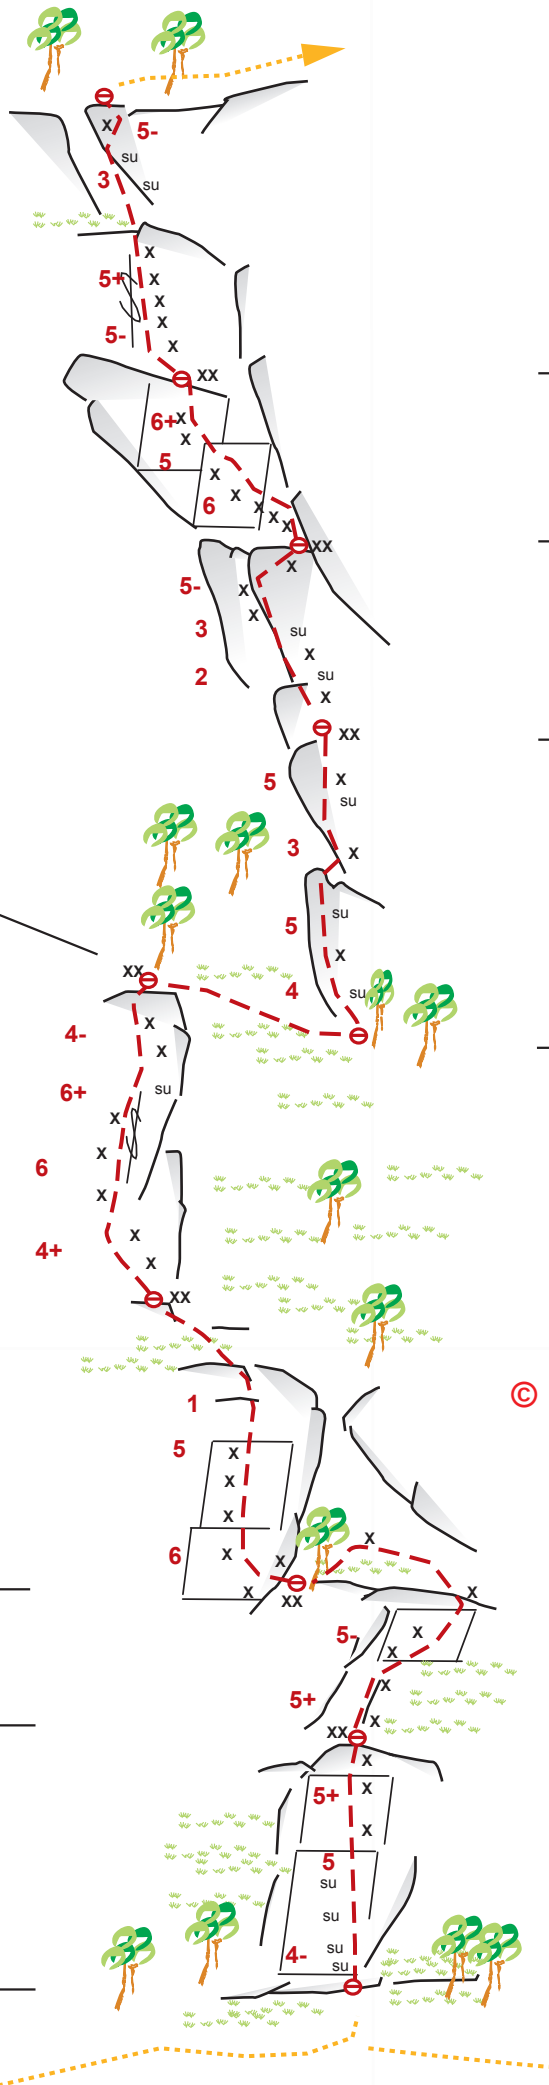

**Eldorado**  
Röthelstein SO Sporn

 **295 m**  
**2½ Std.**

**Diff. 6+ (6- obl.)**

 **50 Min.**

 **50 Min.**

**bergsteigen.com**

**Alpinverlag**  
www.alpinverlag.at

8.SL/50m/5+

7.SL/35m/6+

6.SL/35m/5-

40m/gehen

5.SL/35m/5

4.SL/40m/6+

© www.bergsteigen.com

3.SL/35m/6

2.SL/30m/5+

1.SL/35m/5+